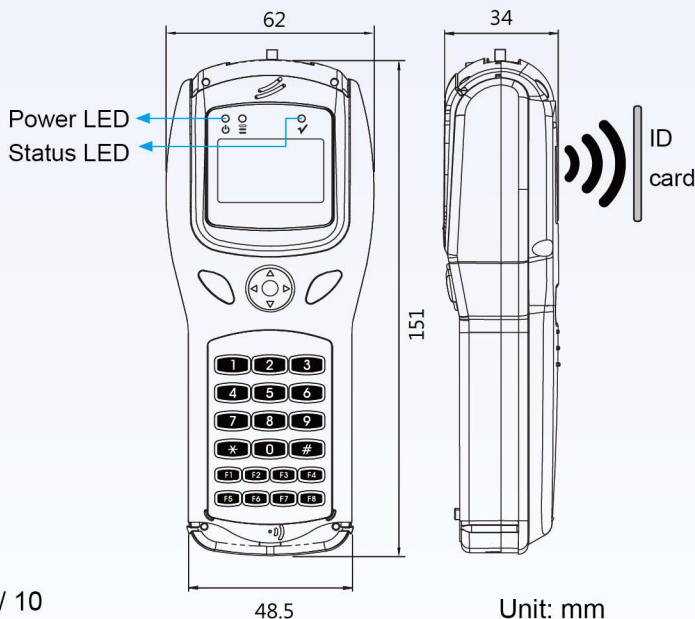

# Guard Patrol Tour Terminal

09:00 PM

10:00 PM

Warehouse check point

09:30 PM

Engine room check point

Office check point

PPT-350

## Features

- ◆ One-touch operation: pressing a button for reading ID card.
- ◆ Modern design with multiple function code.
- ◆ With OLED display, real time clock and memory for event recording.
- ◆ Download the data thru. USB interface and then generate the report by the **PATROL MANAGER** software.
- ◆ Battery Embedded.
- ◆ Free SDK available.
- ◆ Modify the card no. display time(01~60sec.)

## Specifications

- ◆ RFID Frequency : 125KHz EM / 13.56MHz Mifare
- ◆ Interface : USB
- ◆ Events : 32,000
- ◆ Stand-by time : 20 hours
- ◆ LED : Power and status LED
- ◆ Identity code : Decimal, 8 digits
- ◆ Reading range : Max.8cm(EM) / Max.3.5cm(Mifare)
- ◆ Power supply : USB 5V / 3.7V(Lithium Battery)
- ◆ Operating temperature : -10°C ~ 75°C
- ◆ Storage temperature : -10°C ~ 85°C
- ◆ Dimensions : 151 (L) x 62 (W) x 34 (H) mm
- ◆ Operating system support : Windows XP SP2 / Vista / 7 / 8 / 8.1 / 10  
Mac OS 8/9, OS X  
Linux/Android  
Windows 11